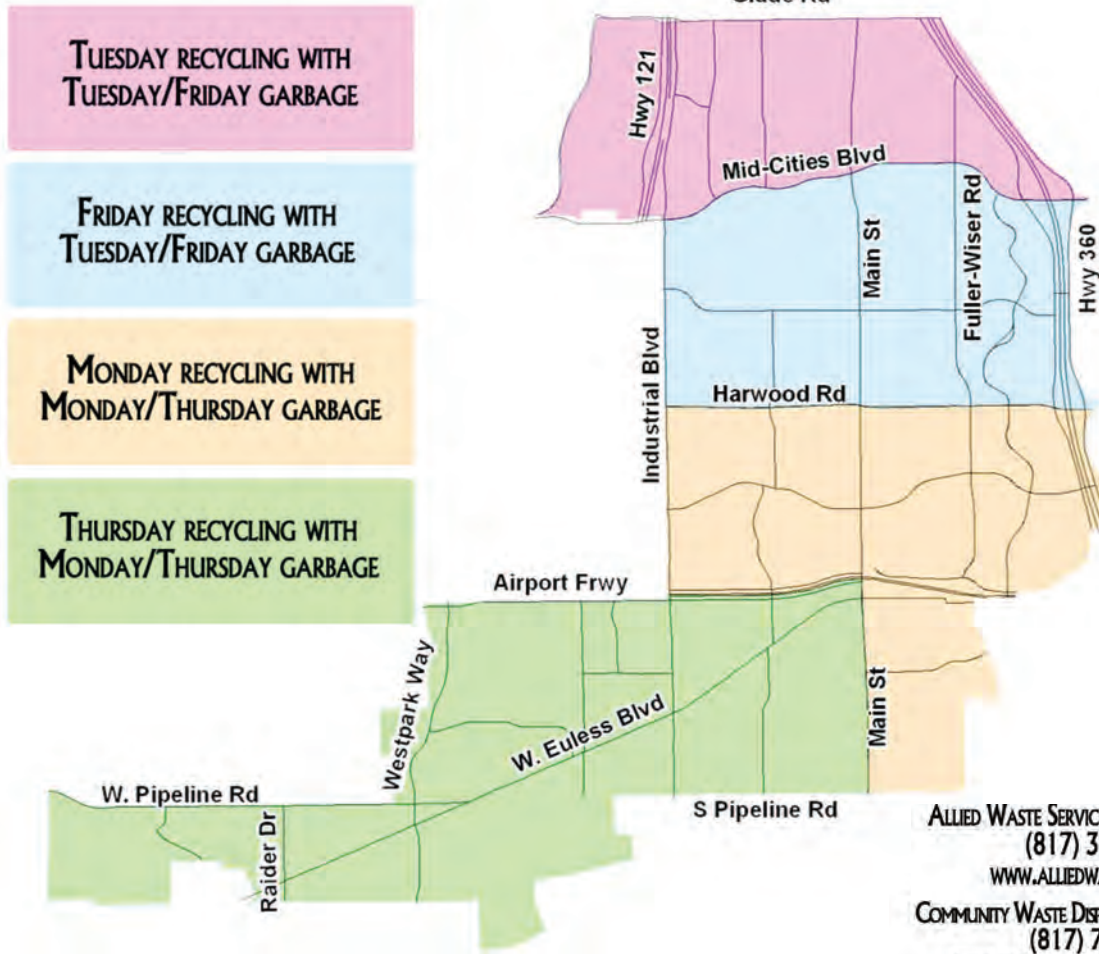

Normal Schedule

During both the Christmas and New Year holidays, normal Tuesday trash and recycling collection will shift to Wednesday. Thursday service will shift to Friday and Friday service will shift to Saturday. Please contact Allied Waste Services at 817-332-7301 or Community Waste Disposal at 972-392-9300 with questions.